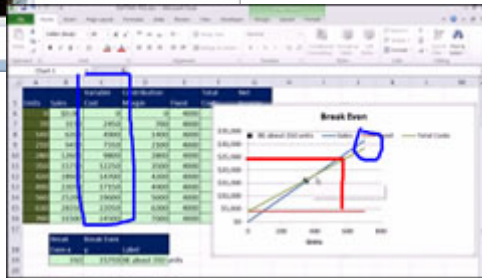

If you need support call the Hotline on 6066